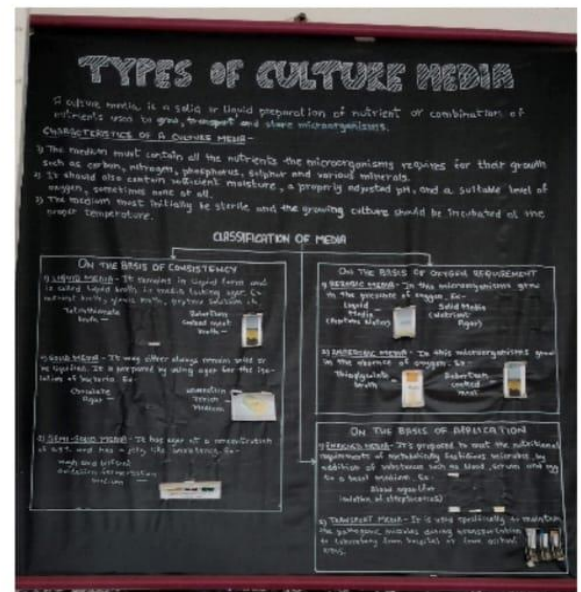

SRI SATHYA SAI COLLEGE FOR WOMEN, BHOPAL
Kasturba Hospital Road, Habibganj, Bhopal -462024

BOTANY

DEPARTMENT

Models on Different types of Viruses

Charts Prepared by Students

Models Prepared by Students

Chart and Model making competition judged by Dr. Anil Prakash